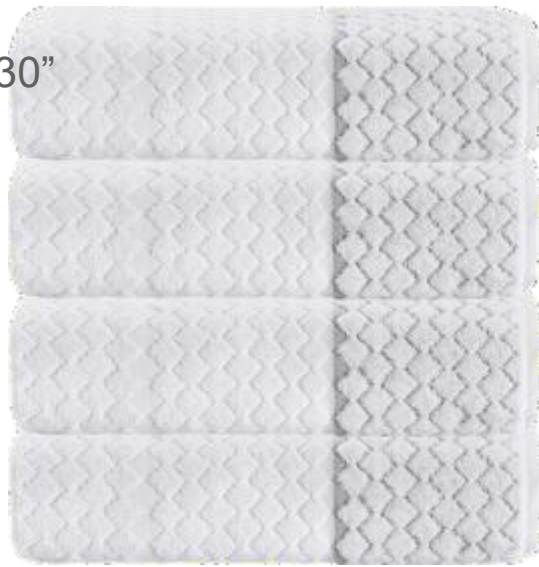

Item:ATT3-17187

Material:100%cotton
Detail:
Hand towel:14*30"
Weight:500gsm